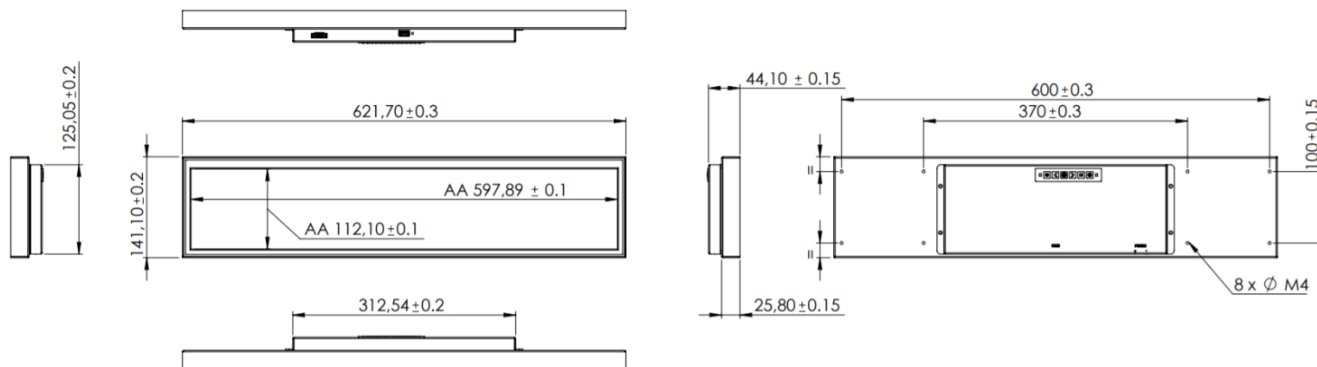

Drawing

Ordering Information

Model	Size	Resolution	Brightness	Readability	Touch/Lens	Input
OF2400-NN-UNN-UND1-Y	24.00"	1920x360px	300nits	None	None	USB
OF2400HB-NN-UNN-UND1-Y	24.00"	1920x360px	450nits	None	None	USB
OF2400HB2-NN-UNN-UND1-Y	24.00"	1920x360px	700nits	None	None	USB

Accessories

Custom Glass	Custom Glass options available

Inelmatic Electronics Service Centers
Europe: Valladolid (Spain)
Asia: Shanghai (China),
Americas: Florida (USA), Ontario (Canada),
Australia: Perth & Melbourne (Australia)