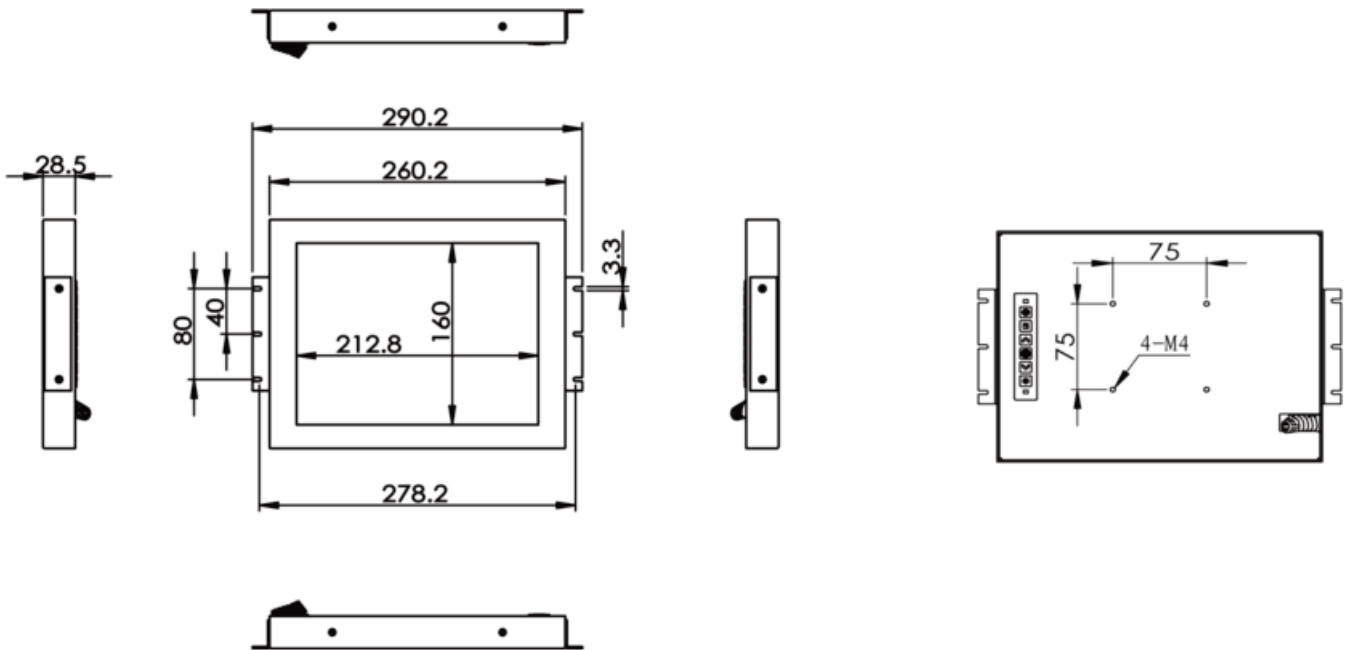

10.4 inches Touch Monitor

Industrial Series

- 10.4 inches XGA monitor.
- High brightness and wide viewing angle.
- Resistive 4W/5W touch panel.
- Optional projected capacitive touch panel.
- Fully configurable manual and automatic dimmer.
- Slim frame and reduced depth.
- Power supply 9-36VDC.
- -20°C to 70°C operating temperature.
- LED backlight lifetime min. 50.000.

General Specification	
Size	10.4 inches
Resolution / Aspect	1024 x 768px / 4:3
Inputs	VGA/HDMI/DVI (Factory Selectable).
Audio	No Audio
Touch	Resistive 4 or 5 Wires. Interface USB, optional RS232
Power Supply	9-36V DC
Power Consumption	12-14W
MTBF / Lifespan	Controller and LCD: 100.000h Backlight: min. 50.000h
Warranty	24 months
Certification	Contact us
Mounting Type	Panel Type, Custom Option, VESA75 optional
Mechanical and Environment	
Dimension	260.2x 201.4 x 28.5 mm
Weight	TBD
Enclosure	Steel and Aluminum, Wet Paint (Powder Paint optional)
Operation Temp.	-20°C to 70°C
Storage Temp.	-35°C to 85°C
Vibrations / Shock	1G 2-500Hz / 10G 11ms
Optical Specification	
Brightness	350/500/1000 nits, LED backlight.
Contrast ratio	500:1
Viewing Angle	178° H, 150° V
Response Time	16 ms
Optical Finish	Anti-glare/Anti-reflective
Enhancements	Sunlight Readable and Transfletive Enhancements Available